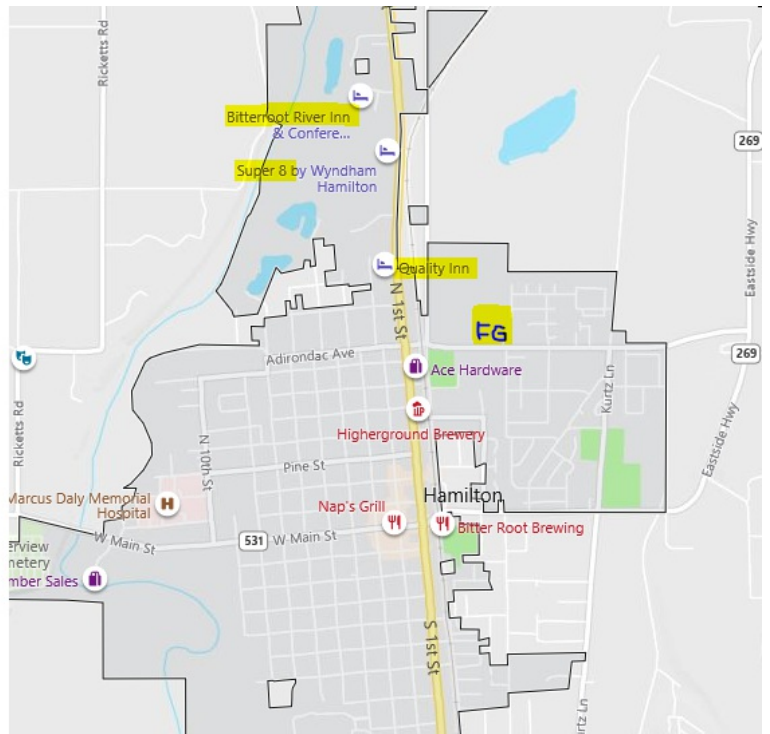

LODGING

NOTE: All events take place at the Ravalli County Fairgrounds (noted by **FG on map)**

HOTELS, highlighted on map:

Blocks of rooms are available until February 20, 2020, under name MT BCH at:

- Bitterroot River Inn 406-375-2525
- Quality Inn 406-363-6670
- Super 8 406-363-2940

CAMPING:

- Black Rabbit RV Park (full hookups) 406-363-3744
- Ravalli County Fairgrounds 406-363-3411
Dry camping is available on the fairgrounds at no charge since it is out-of-season and no services are available.