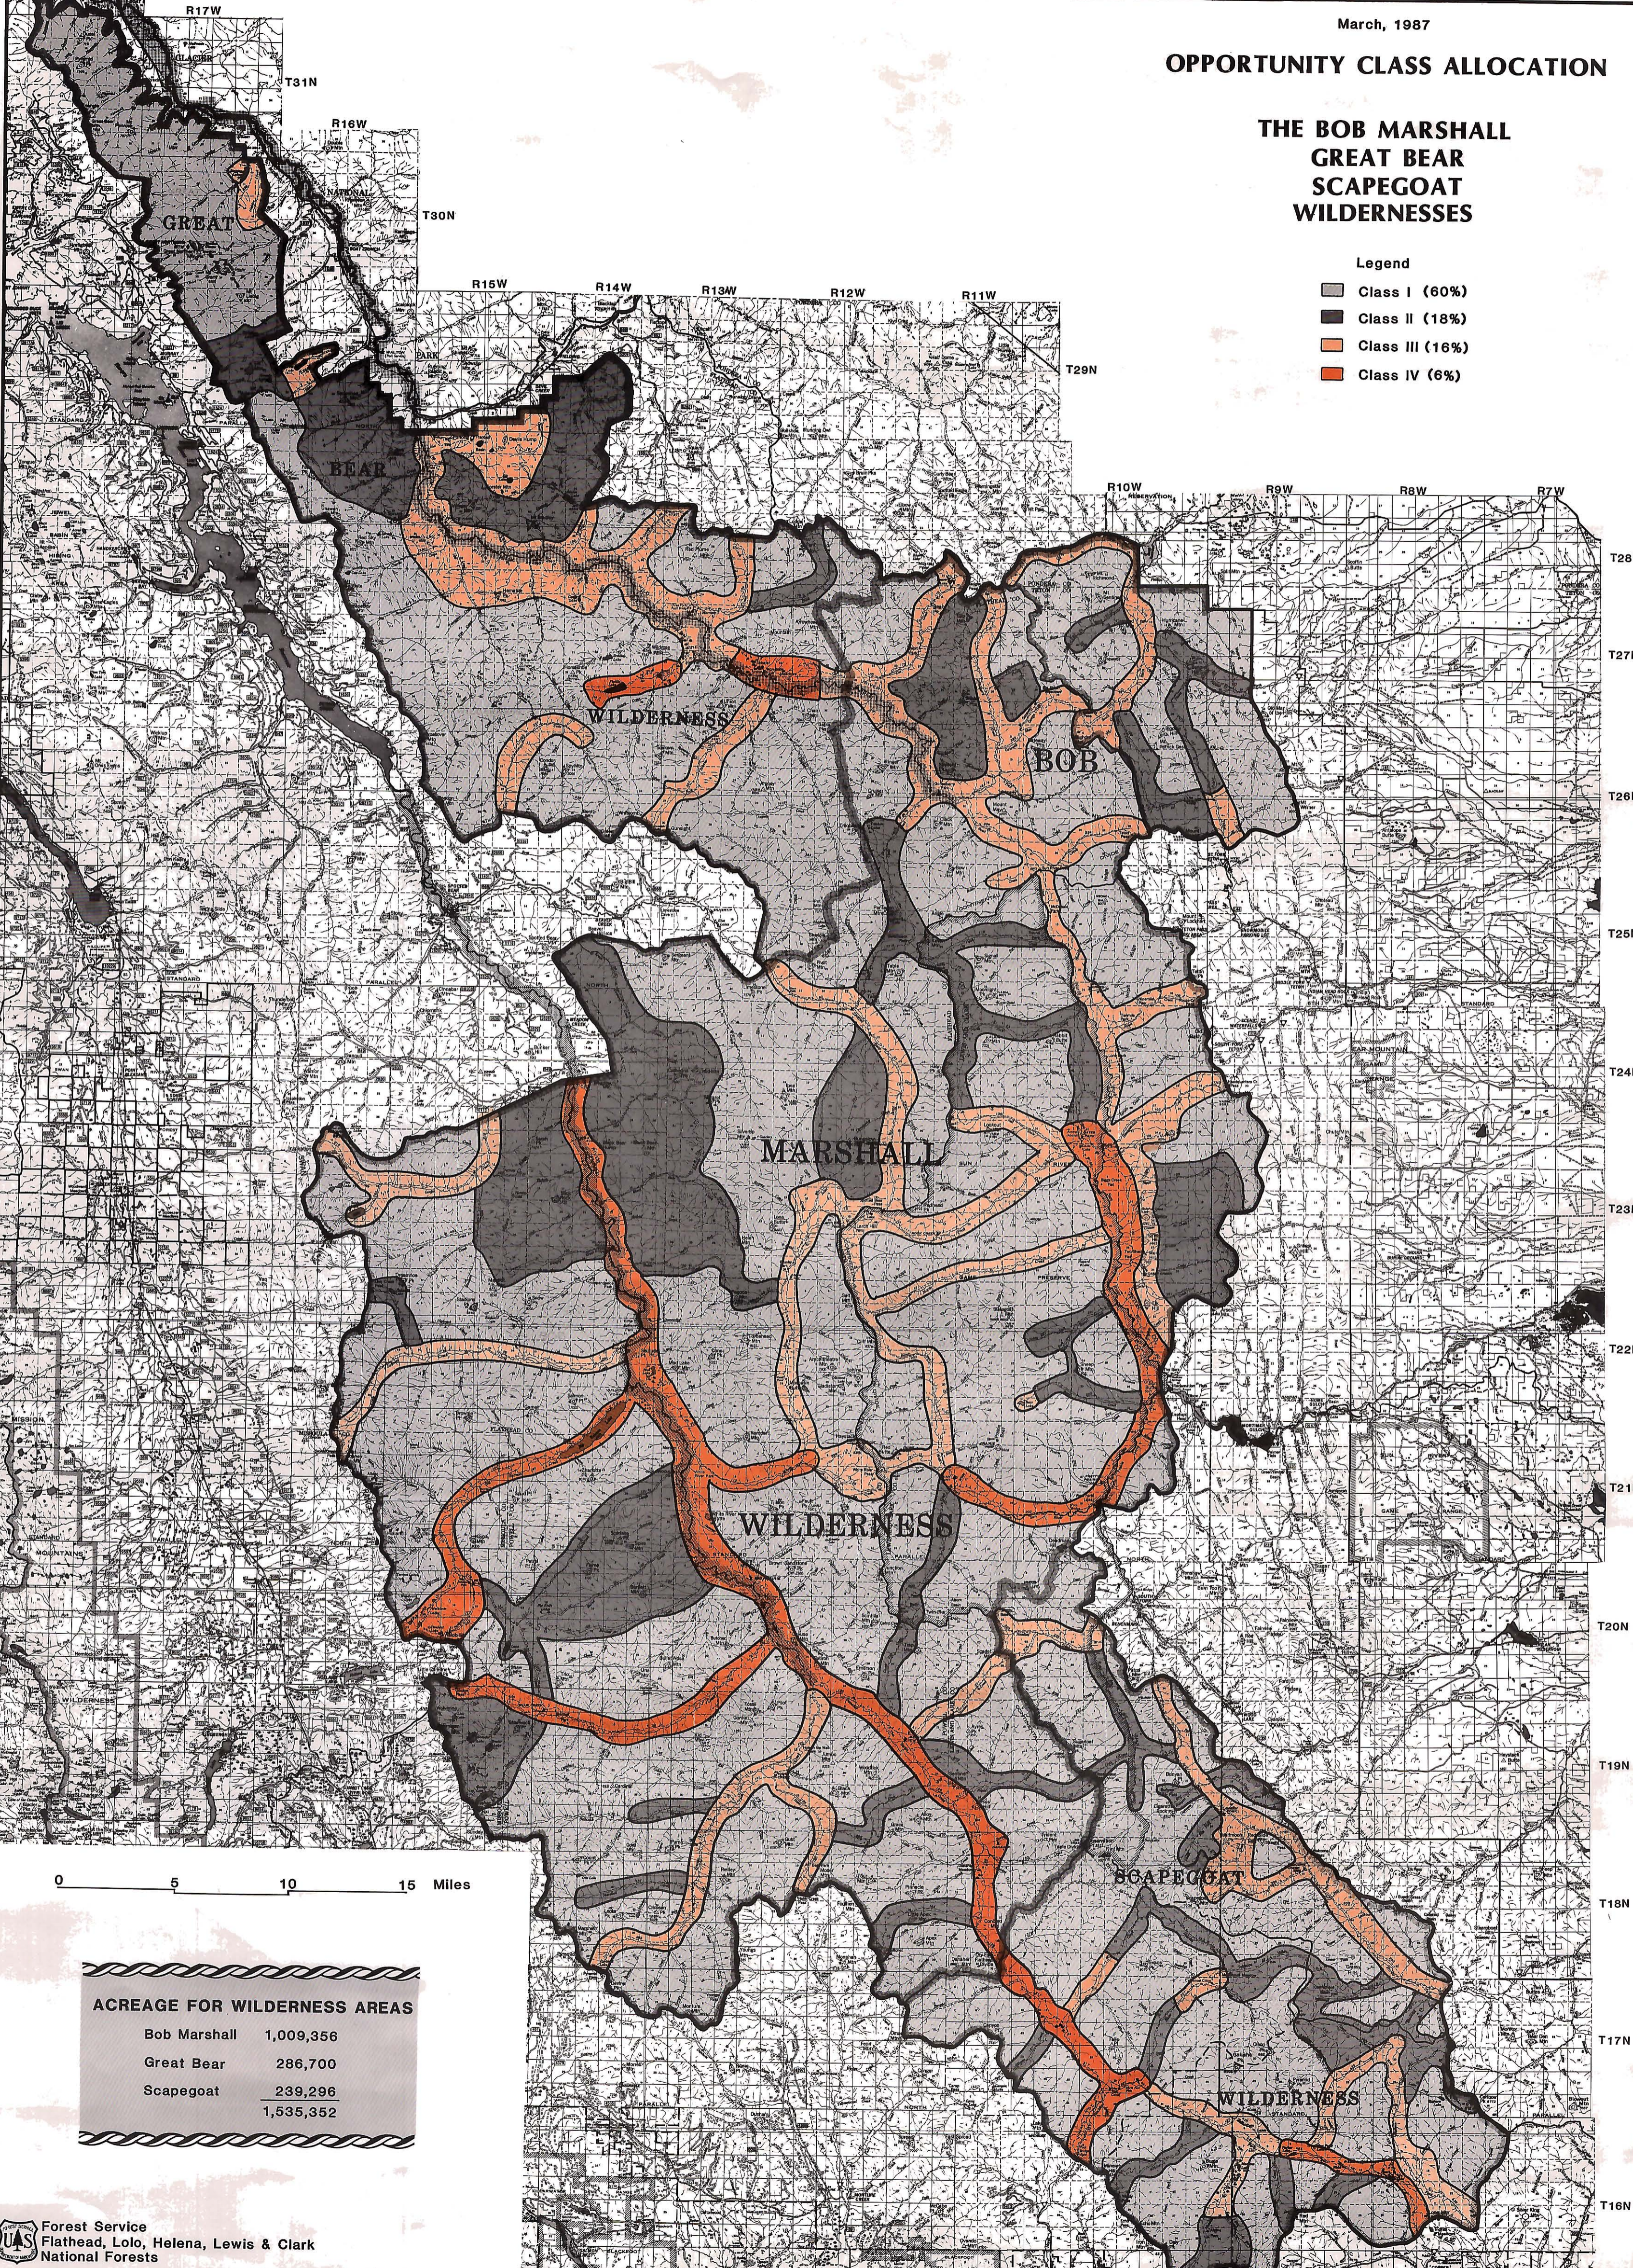

OPPORTUNITY CLASS ALLOCATION

THE BOB MARSHALL GREAT BEAR SCAPEGOAT WILDERNESSES

- Legend
- Class I (60%)
 - Class II (18%)
 - Class III (16%)
 - Class IV (6%)

0 5 10 15 Miles

ACREAGE FOR WILDERNESS AREAS	
Bob Marshall	1,009,356
Great Bear	286,700
Scapegoat	239,296
	1,535,352